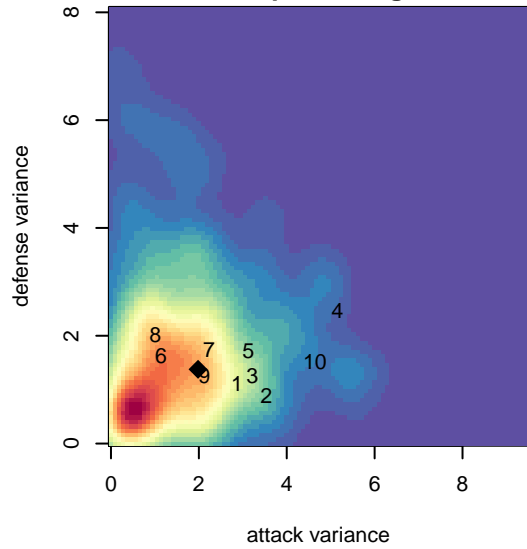

LYS Cardinals B01

, OR
 B01 total strength=894
 attack=1.61 defense=1.19
 fall league = PTT B01 Div 2 Green
 spr league = Spr OYS B01 Div 2 Green

alt names used:
 LYS Cardinals
 LYS Cardinals U14B
 LYS Cardinals U14B
 LYS Cardinals U14B

Venues played:
 2015 Mt Hood Challenge U14
 2015 PTT B01 Division 2 Green
 2015 OYS Founders Cup B01
 2015 Spr OYS B01 Division 2 Green

LYS Cardinals B01
 Dots are actual minus expected GF (blue circles) and GA (red triangles).
 Blue line is smoothed change in attack strength. Red is smoothed change in defense strength.

**attack and defense variance (black dot)
relative to other teams
and top 10 in region**

**attack and defense rating
relative to others at age
and all opponents in last 13 months**

Performance relative to 13 month average