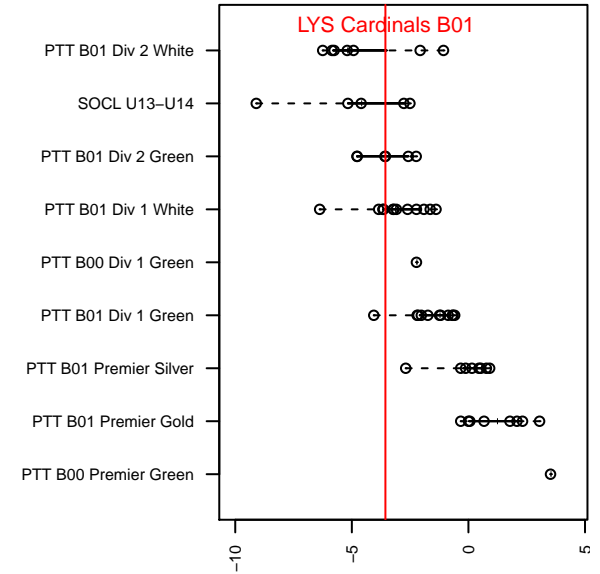

LYS Cardinals B01

, OR
 B01 total strength=894
 attack=1.61 defense=1.19
 fall league = PTT B01 Div 2 Green
 spr league = Spr OYS B01 Div 2 Green

alt names used:
 LYS Cardinals
 LYS Cardinals U14B
 LYS Cardinals U14B
 LYS Cardinals U14B

Venues played:
 2015 Mt Hood Challenge U14
 2015 PTT B01 Division 2 Green
 2015 OYS Founders Cup B01
 2015 Spr OYS B01 Division 2 Green

LYS Cardinals B01
 Dots are actual minus expected GF (blue circles) and GA (red triangles).
 Blue line is smoothed change in attack strength. Red is smoothed change in defense strength.

**attack and defense variance (black dot)
relative to other teams
and top 10 in region**

**attack and defense rating
relative to others at age
and all opponents in last 13 months**

Performance relative to 13 month average