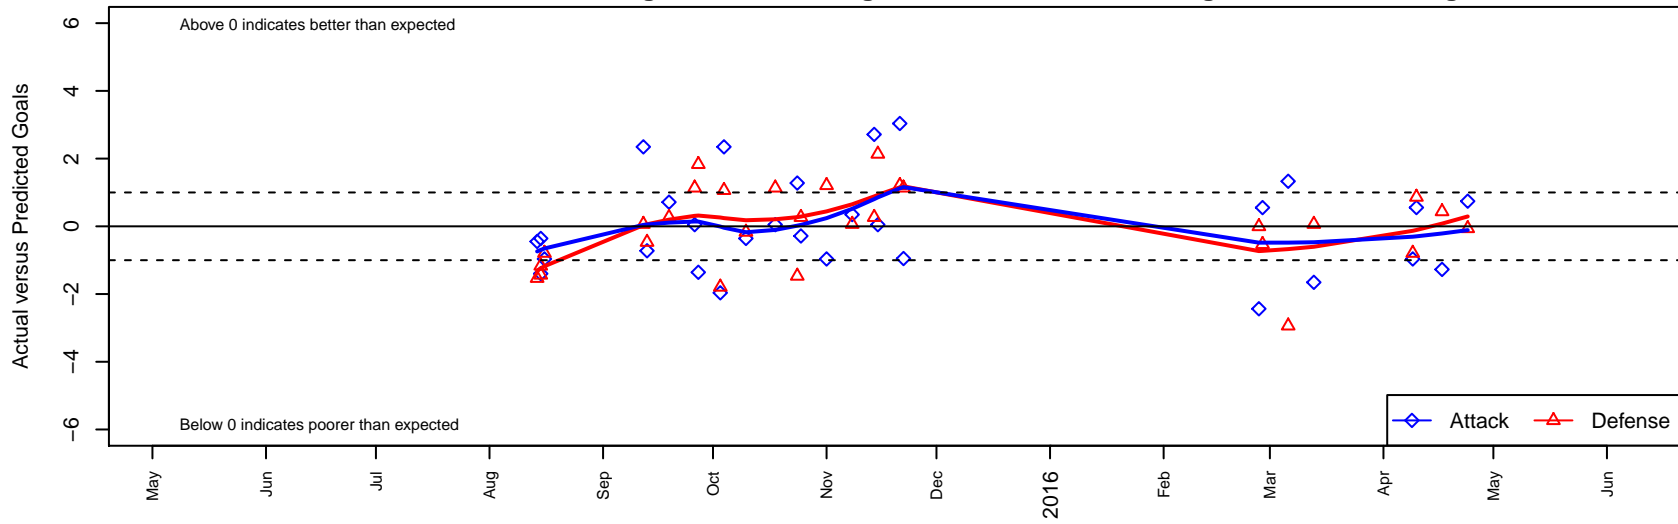

LYS Cardinals B01

, OR
 B01 total strength=894
 attack=1.61 defense=1.19
 fall league = PTT B01 Div 2 Green
 spr league = Spr OYS B01 Div 2 Green

alt names used:
 LYS Cardinals
 LYS Cardinals U14B
 LYS Cardinals U14B
 LYS Cardinals U14B

Venues played:
 2015 Mt Hood Challenge U14
 2015 PTT B01 Division 2 Green
 2015 OYS Founders Cup B01
 2015 Spr OYS B01 Division 2 Green

LYS Cardinals B01
 Dots are actual minus expected GF (blue circles) and GA (red triangles).
 Blue line is smoothed change in attack strength. Red is smoothed change in defense strength.

**attack and defense variance (black dot)
relative to other teams
and top 10 in region**

**attack and defense rating
relative to others at age
and all opponents in last 13 months**

Performance relative to 13 month average